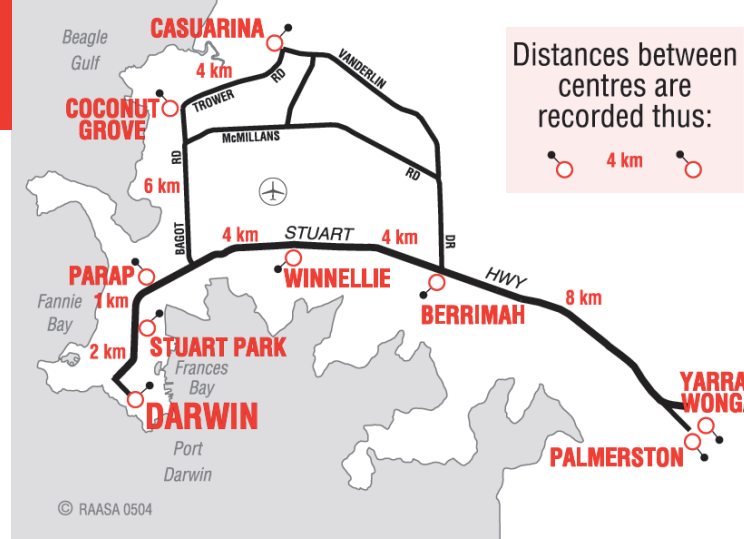

AANT Battery stockists

COUNTRY REGION

ADELAIDE RIVER	Adelaide River Auto Port*, Stuart Highway	8976 7046
ALICE SPRINGS	Outback Vehicle Recovery*, 58 Sargent St	8952 1087
BERRY SPRINGS	Berry Springs Mechanical 795 Cox Peninsula Road	8988 6347
BORROLOOLA	TJS One Stop, Lot 535 Robinson Road	8975 8813
DALY WATERS	Hi-Way Inn, Cnr Stuart Hwy & Carpentaria Hwy	8975 9925
ELLIOTT	Bagnall Agencies, 5 Lewis Street	8969 2085
JABIRU	Mobil Jabiru*, 44 Lakeside Drive	8979 2001
KATHERINE	H & R Motors*, Lot 2964 Chardon Street	8971 1733
TENNANT CREEK	Jacal Tint and Automotive, 15 Brown Street	8962 1881
MATARANKA SPRINGS	Roper River Transport, Stuart Highway	8975 4583

*Specialized battery testing equipment available

Members requiring technical support should telephone the AANT Technical Advisory Help Line:

1300 661 466

Approved Repairer and Battery Stockist Directory

The AANT strongly recommends the services of Approved Repairers.

Approved Repairers guarantee the effectiveness of their repairs under normal operating conditions for a MINIMUM of three (3) months or five thousand (5,000) kilometres, whichever occurs first.

Approved Repairers must, on request from an AANT member, provide a written estimate of repair costs. If the costs will exceed the estimate by 10% or more, the member must be advised and give authority to proceed. Approved Repairers in Specialist categories are also included, the appropriate category appearing in front of the phone number. (This does not apply to Crash Repairers, for which a separate list is issued.)

Mechanical Repairers – Approved Services*

1 Engine tune-up	6 Electrical
2 Minor engine repair and vehicle servicing	7 Clutch, manual transmission and rear axle
3 Major engine repair	8 Automatic transmission
4 Steering and suspension	9 Air conditioning
5 Brakes	

* Where some approved services are not available, those provided are numbered in **bold**.

www.aant.com.au

2/14 Knuckey St, Darwin, NT 0800. Ph 8925 5901

Automobile Association of the Northern Territory

November 2015